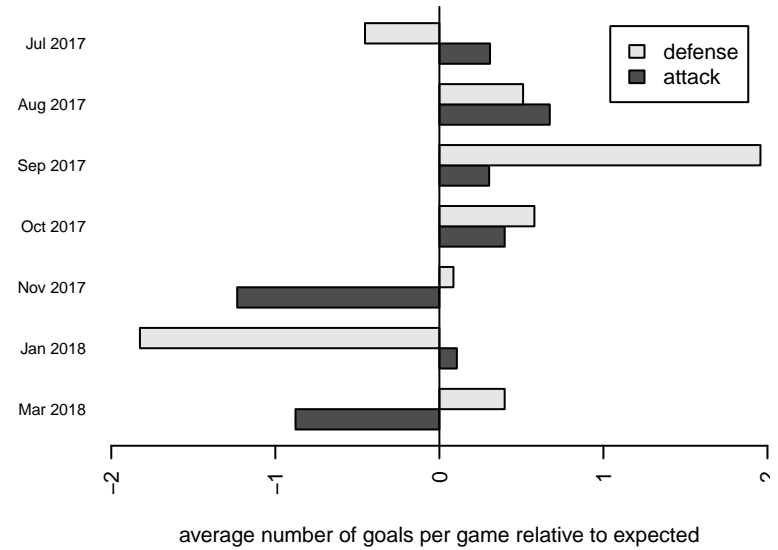

Performance relative to 13 month average