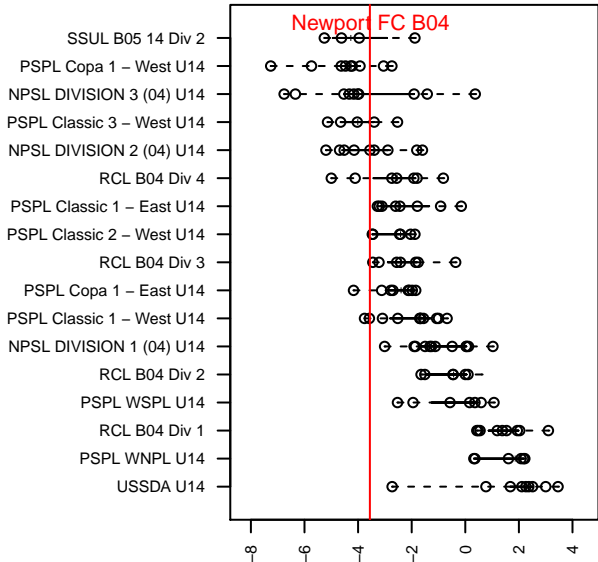

**attack and defense rating
relative to others at age
and all opponents in last 13 months**