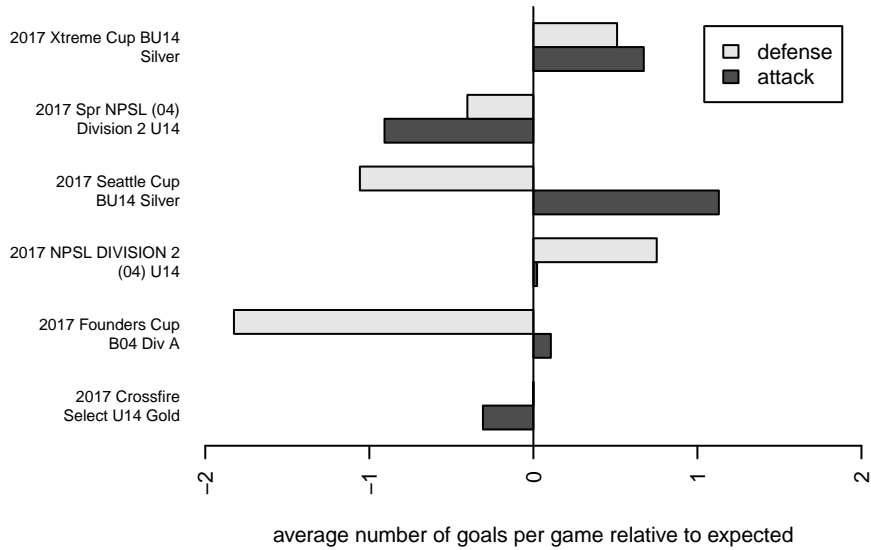

Performance relative to 13 month average