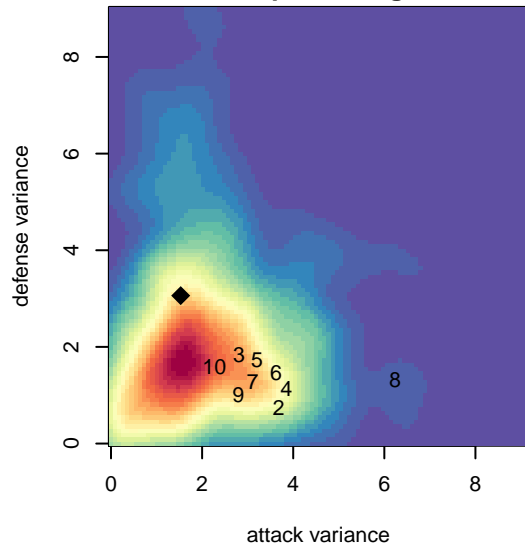

# Newport FC B04

Newport Youth SC  
 Bellevue, WA  
 B04 total strength=933  
 attack=1.89 defense=1.32  
 fall league = NPSL DIVISION 2 (04) U14  
 spr league = Spr NPSL (04) Div 2 U14

alt names used:  
 Newport FC B'04  
 Newport FC B04 Chelsea  
 Newport FC B04 Chelsea  
 Newport FC B'04 Chelsea  
 Newport FC B'04

Venues played:  
 2017 Seattle Cup BU14 Silver  
 2017 Crossfire Select U14 Gold  
 2017 Xtreme Cup BU14 Silver  
 2017 NPSL DIVISION 2 (04) U14  
 2017 Founders Cup B04 Div A  
 2017 Spr NPSL (04) Division 2 U14

**Newport FC B04**  
 Dots are actual minus expected GF (blue circles) and GA (red triangles).  
 Blue line is smoothed change in attack strength. Red is smoothed change in defense strength.

**attack and defense variance (black dot)  
relative to other teams  
and top 10 in region**