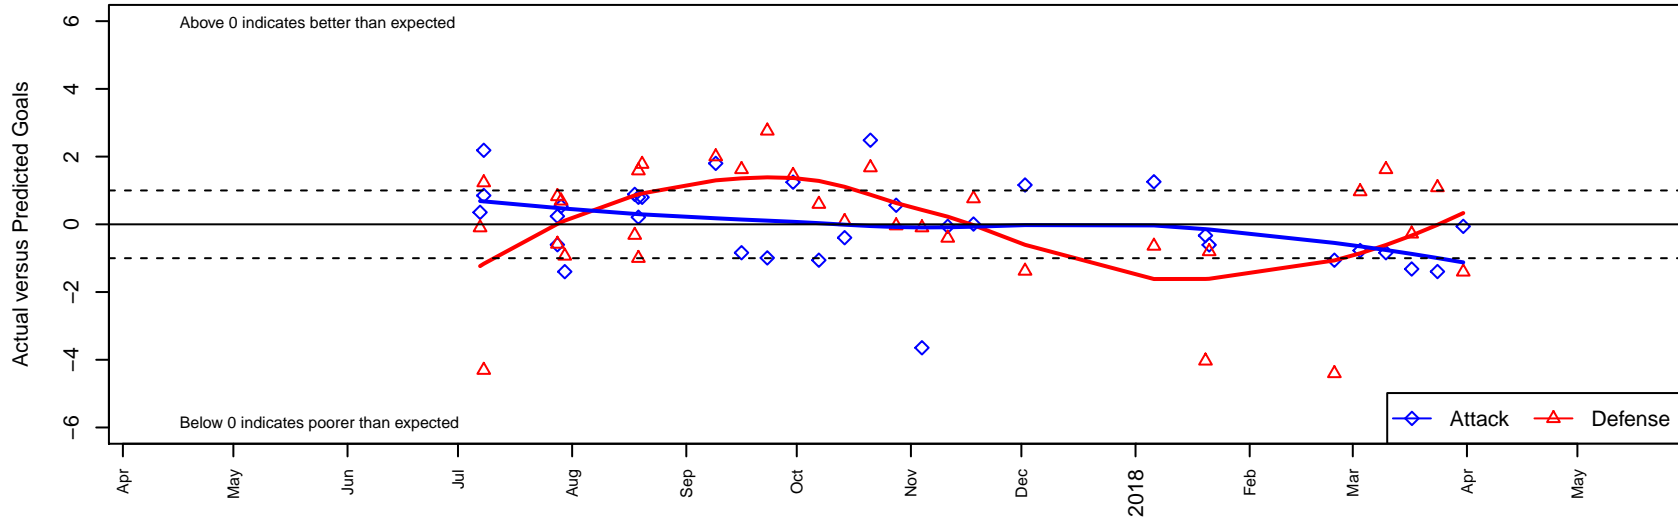

# Newport FC B04

Newport Youth SC  
 Bellevue, WA  
 B04 total strength=933  
 attack=1.89 defense=1.32  
 fall league = NPSL DIVISION 2 (04) U14  
 spr league = Spr NPSL (04) Div 2 U14

alt names used:  
 Newport FC B'04  
 Newport FC B04 Chelsea  
 Newport FC B04 Chelsea  
 Newport FC B'04 Chelsea  
 Newport FC B'04

Venues played:  
 2017 Seattle Cup BU14 Silver  
 2017 Crossfire Select U14 Gold  
 2017 Xtreme Cup BU14 Silver  
 2017 NPSL DIVISION 2 (04) U14  
 2017 Founders Cup B04 Div A  
 2017 Spr NPSL (04) Division 2 U14

**Newport FC B04**  
 Dots are actual minus expected GF (blue circles) and GA (red triangles).  
 Blue line is smoothed change in attack strength. Red is smoothed change in defense strength.

**attack and defense variance (black dot)  
relative to other teams  
and top 10 in region**