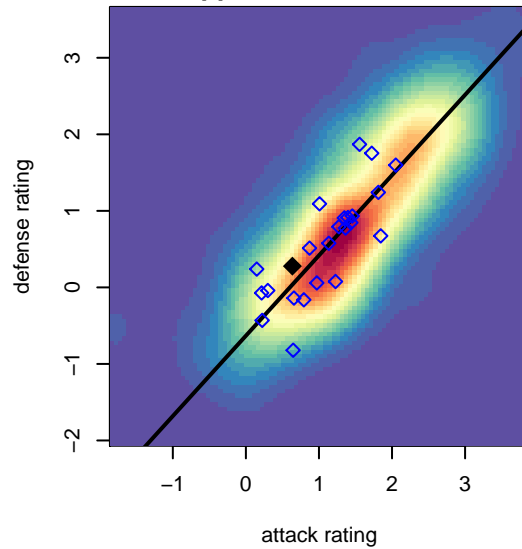

**attack and defense rating
relative to others at age
and all opponents in last 13 months**